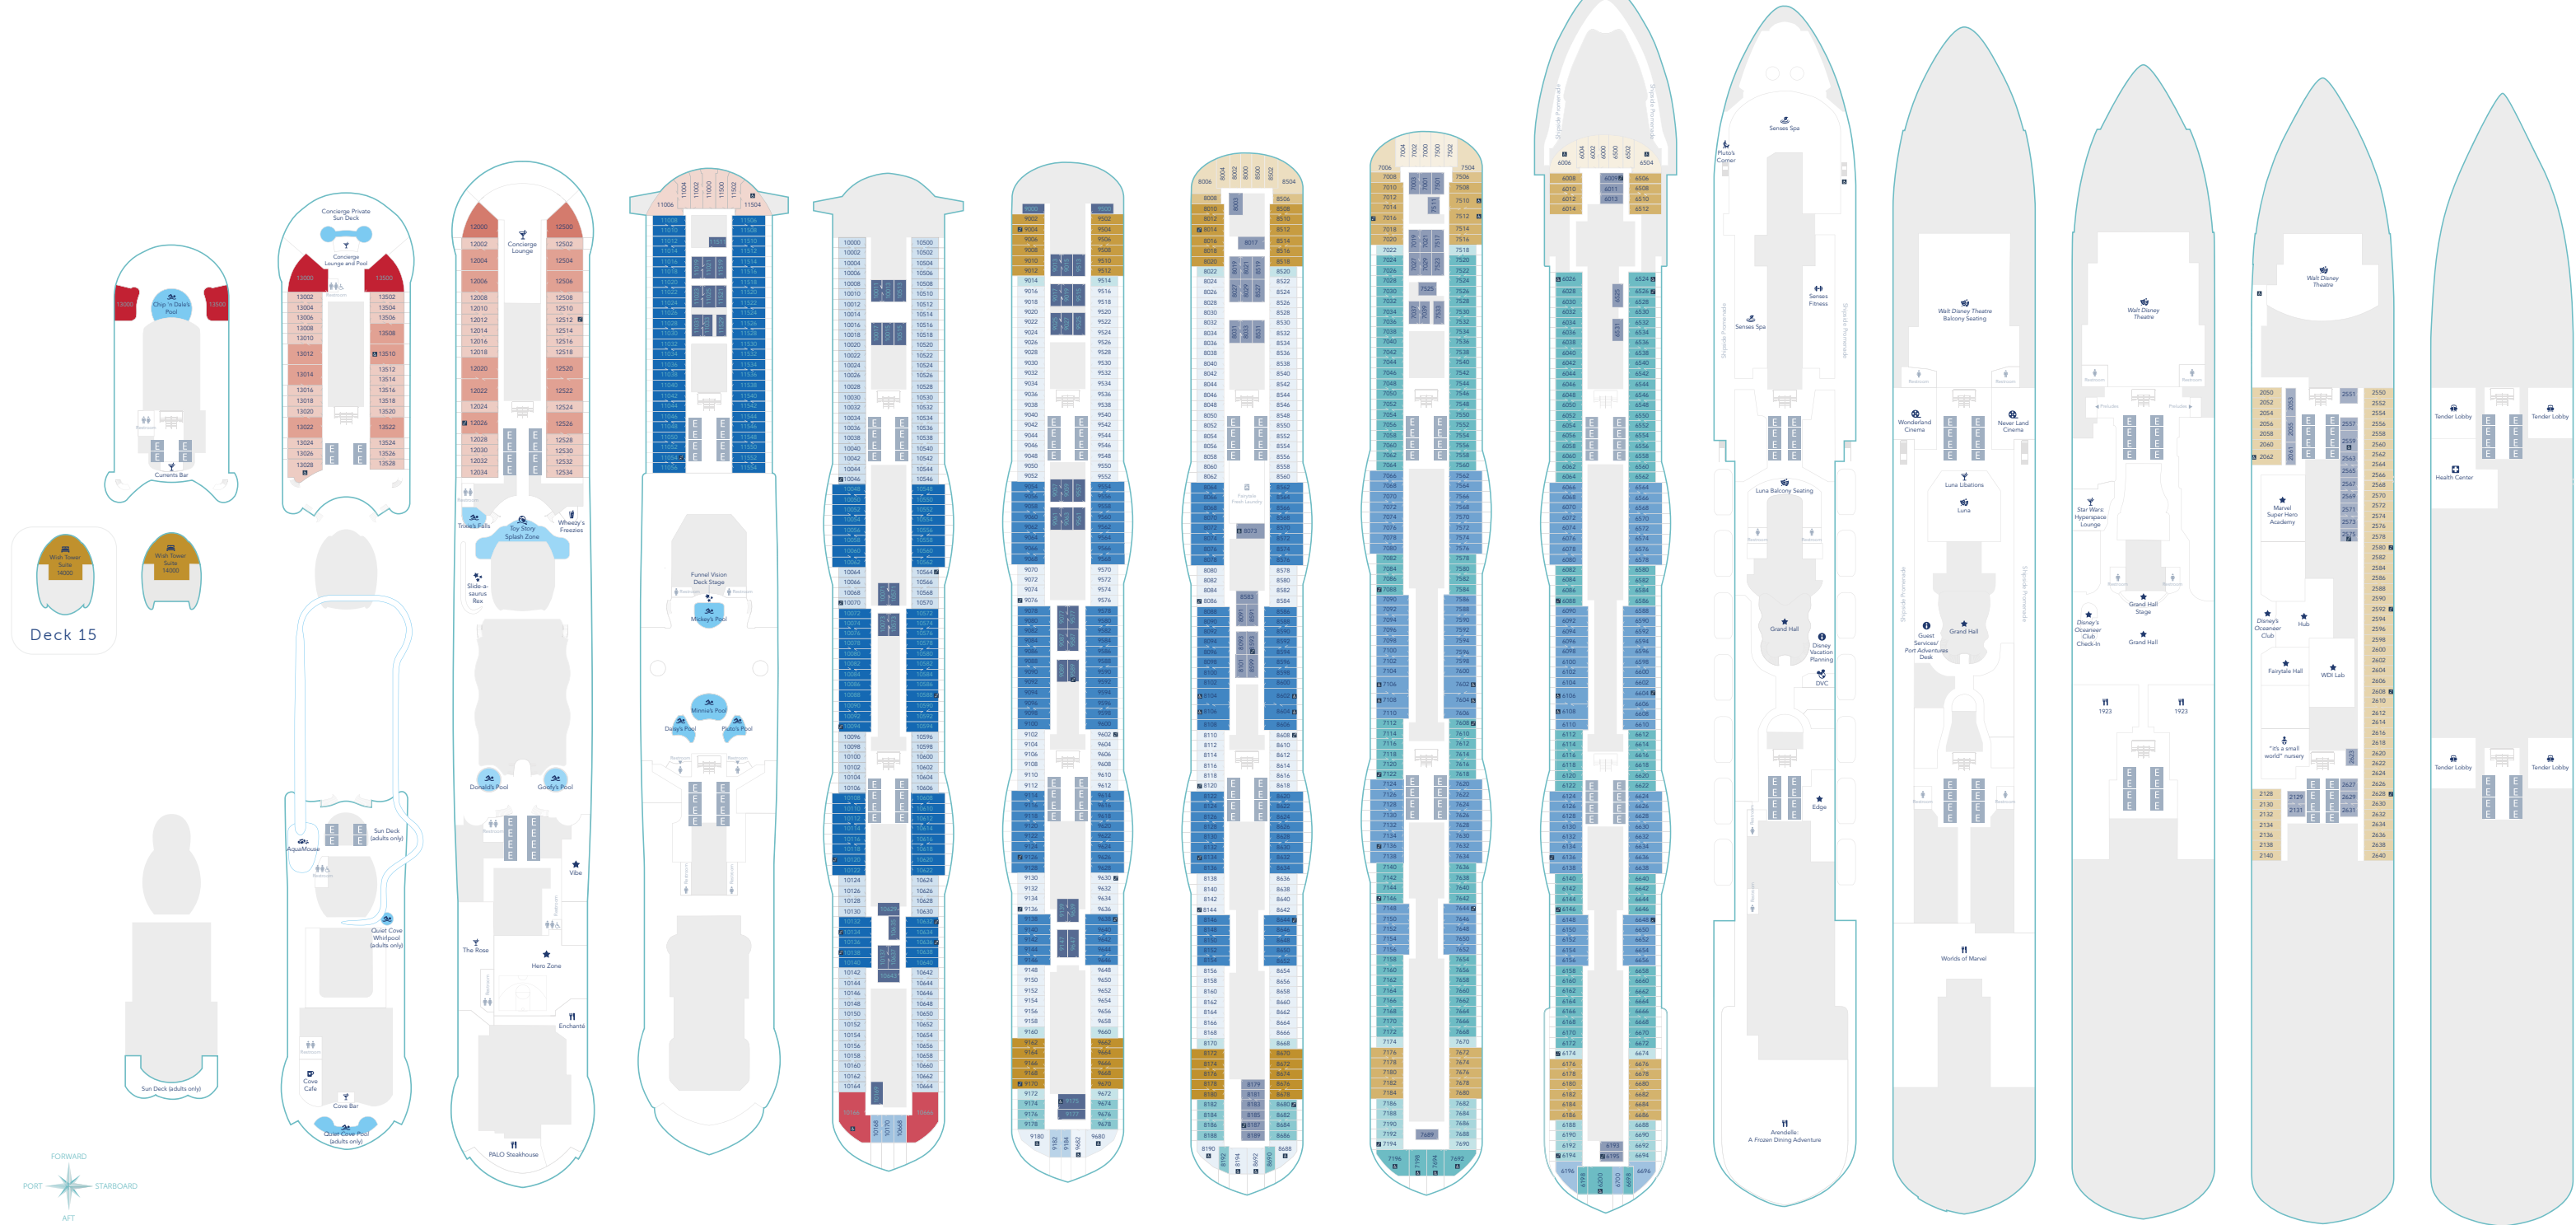

On *Disney Wish*, dreams really do come true.

Disney CRUISE LINE

Artist Rendering

Ships' Registry: The Bahamas ©Disney

DISNEY WISH DECK PLANS

WHERE MAGIC MEETS THE SEA

CATEGORIES

Deck 15 and 14

Deck 13

Deck 12

Deck 11

Deck 10

Deck 9

Deck 8

Deck 7

Deck 6

Deck 5

Deck 4

Deck 3

Deck 2

Deck 1

- 1A Concierge Wish Tower Suite
- 1B Concierge 2-Story Royal Suite with Verandah
- 1C Concierge 1-Story Royal Suite with Verandah
- 2A Concierge 1-Bedroom Suite with Extended Verandah
- 2B Concierge 1-Bedroom Suite with Verandah
- 3A Concierge Family Oceanview Stateroom with Verandah
- 3B Concierge Family Oceanview Stateroom
- 4A Deluxe Family Oceanview Stateroom with Verandah
- 4B Deluxe Family Oceanview Stateroom with Verandah
- 4C Deluxe Family Oceanview Stateroom with Verandah
- 4E Deluxe Family Oceanview Stateroom with Verandah
- 5A Deluxe Oceanview Stateroom with Verandah
- 5B Deluxe Oceanview Stateroom with Verandah
- 5C Deluxe Oceanview Stateroom with Verandah
- 6A Deluxe Oceanview Stateroom with Verandah
- 6B Deluxe Oceanview Stateroom with Verandah
- 7A Deluxe Oceanview Stateroom with Navigator's Verandah
- 8B Deluxe Family Oceanview Stateroom
- 8C Deluxe Family Oceanview Stateroom
- 9A Deluxe Oceanview Stateroom
- 9B Deluxe Oceanview Stateroom
- 9C Deluxe Oceanview Stateroom
- 9D Deluxe Oceanview Stateroom
- 11A Standard Inside Stateroom
- 11B Standard Inside Stateroom
- 11C Standard Inside Stateroom

- Communication Staterooms
 - Accessible Staterooms
 - Elevator
 - Connecting Staterooms
- Note: All public restrooms offer wheelchair accessible facilities.

OVERALL LENGTH: 1,119 FEET • GROSS TONNAGE: 144,000 • 1,244 STATEROOMS